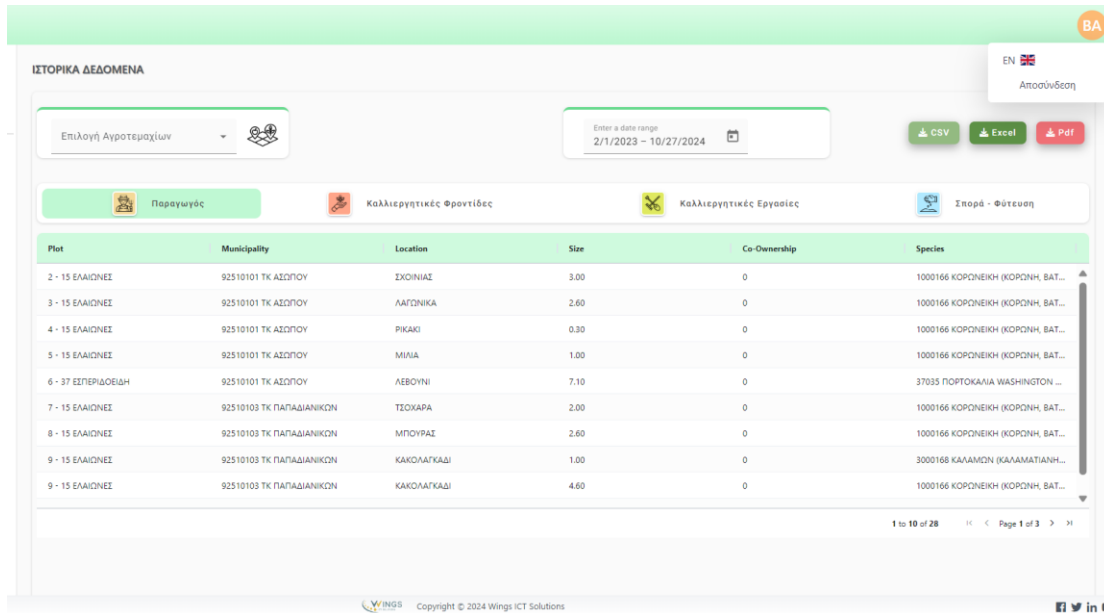

Figure 4 Historical Data