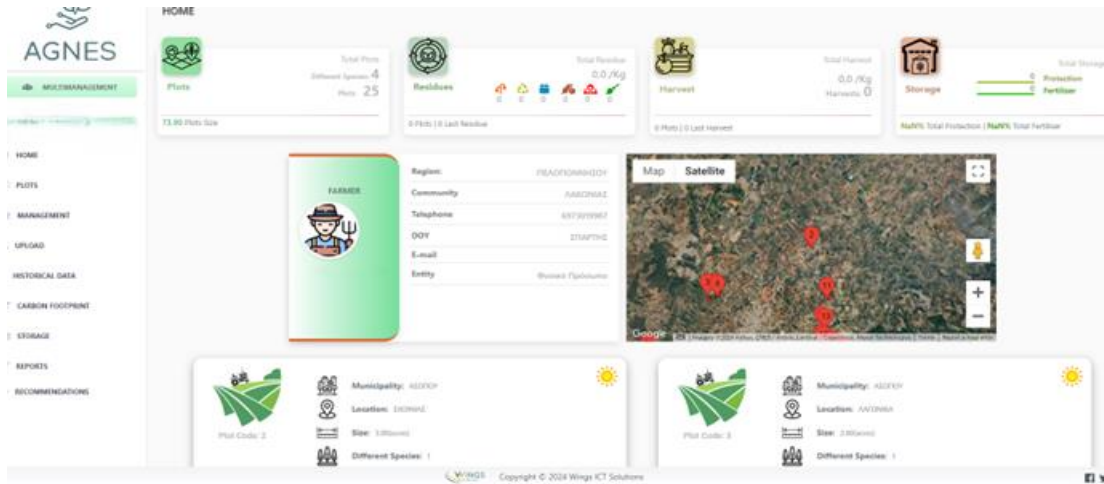

AGNES: Certified Digital Platform for Sustainable Agriculture Input Management

WINGS ICT Solutions proudly introduces **AGNES**, our OPEKEPE-certified platform, designed to provide farmers and agricultural businesses with a comprehensive input management solution. Since 2023, AGNES has been effectively implemented by cooperating Farm Support Centers (KYD), fulfilling the **Ecological Scheme P1-31.6** requirements for sustainable practices under AEE.

AGNES Platform Actions:

- **Action 31.6-A:** Use of a digital application and drafting of an Environmental Management Plan (EMP)
- **Action 31.6-B:** Mating disruption method for lepidopteran control (COMPHUZIO)
- **Action 31.6-E:** Mechanical weed control and soil mulching
- **Action 31.6-ST:** Multiple summer pruning to prevent late-season growth
- **Action 31.6-Z:** Use of drift-reducing spray nozzles
- **Action 31.6-IG:** Implementation of integrated pest management (IPM) guidelines

Key Features of AGNES Software:

- Detailed recording of farmer and field data based on AEE
- Direct integration with AEE data, mapping ecological schemes per plot
- Comprehensive electronic management and crop monitoring system
- Mass record-keeping at both individual producer and KYD levels
- Reporting capabilities and Environmental Management Plan generation per user and bulk management
- Compliance with AGRO 2 & GLOBALG.A.P. standards
- User-friendly interface available on Web & Mobile applications

An Add-on version for Agricultural Advisory Service Providers is expected soon, under Sub-measure 2.1 (Advisory S.6.1 on Innovation/Modernization/ICT).

Figure 1 plot page

Figure 2 integration with AEE data