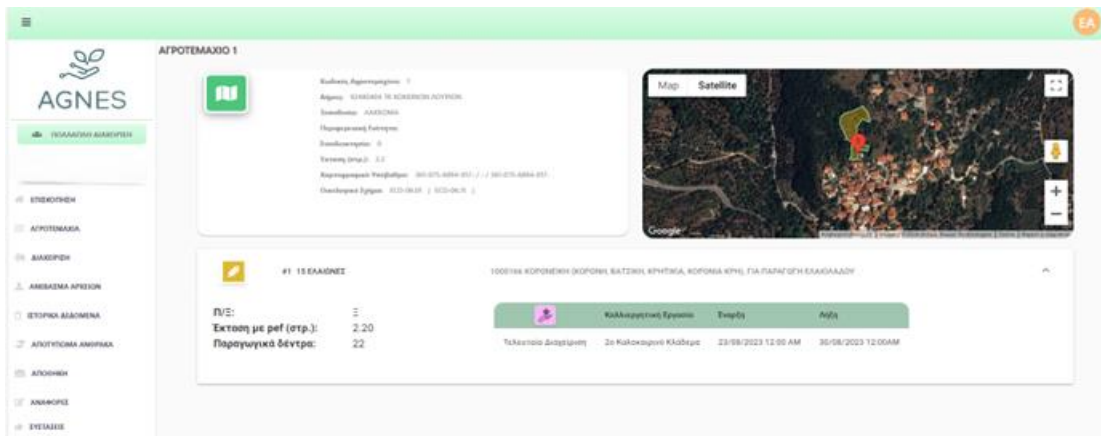

Key Features of AGNES Software:

- Detailed recording of farmer and field data based on AEE
- Direct integration with AEE data, mapping ecological schemes per plot
- Comprehensive electronic management and crop monitoring system
- Mass record-keeping at both individual producer and KYD levels
- Reporting capabilities and Environmental Management Plan generation per user and bulk management
- Compliance with AGRO 2 & GLOBALG.A.P. standards
- User-friendly interface available on Web & Mobile applications

An Add-on version for Agricultural Advisory Service Providers is expected soon, under Sub-measure 2.1 (Advisory S.6.1 on Innovation/Modernization/ICT).

Figure 1 plot page

Figure 2 integration with AEE data