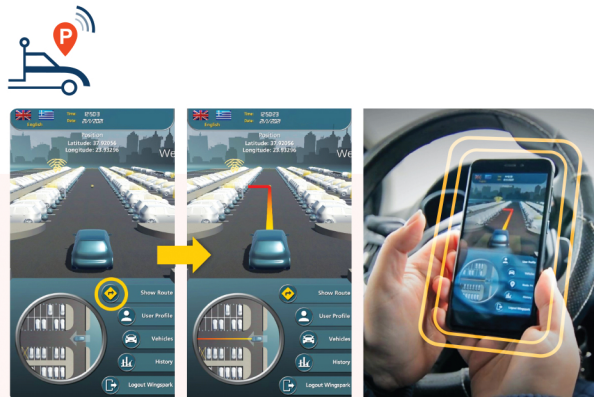

wings.

we deliver technology.

**INNOVATION
FOR
SUSTAINABILITY
AND GROWTH**

We develop the
technology of tomorrow
to improve
our cities today

wi.live

WINGS Solutions for Smart Cities

Advanced technology for optimizing the **City Liveability**, **Environmental Sustainability** and **Growth**

Smart Parking

wi.move is a solution for managing land-based transportation infrastructures (roads, rails, etc.). **wi.move** solution provides:

- Real-time monitoring of free/occupied parking spaces and insights
- Enhanced driver's experience through intuitive interfaces
- Navigation towards and within the parking facility
- Predictions, scheduling and booking capabilities, for parking at the destination now or in the future
- Elimination of unnecessary driving, reduction of fuel consumption and CO₂ emissions, through **wi.move** intelligent algorithms leveraging on AI, and on experience from the field

Smart Management of Transportation / Mobility / Venues

- Real time monitoring of transport infrastructure (streets, etc.)
- Smart mobility services and optimizations
- Management of venues: security, in-venue mobility, health
- Transportation infrastructure health-monitoring
- Crowd monitoring management